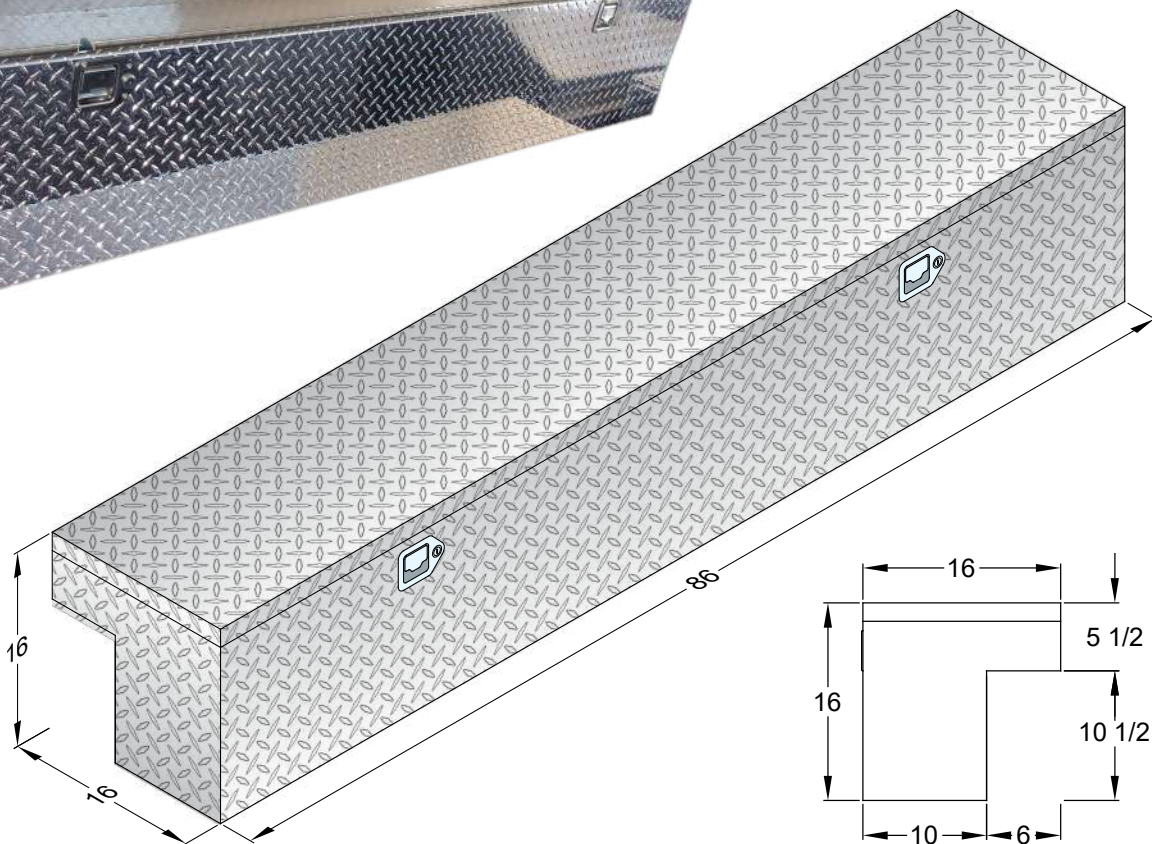

ITEM TO861616

SIDE

TOP

FRONT

DIAMOND PLATE

CALL FOR PRICE  
1-800-446-1407