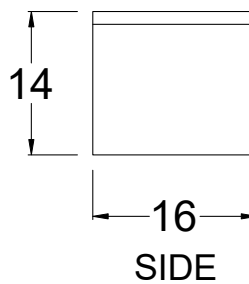

ITEM TO641416

SMOOTH MATERIAL  
GAS SHOCKS

CALL FOR PRICE  
1-800-446-1407