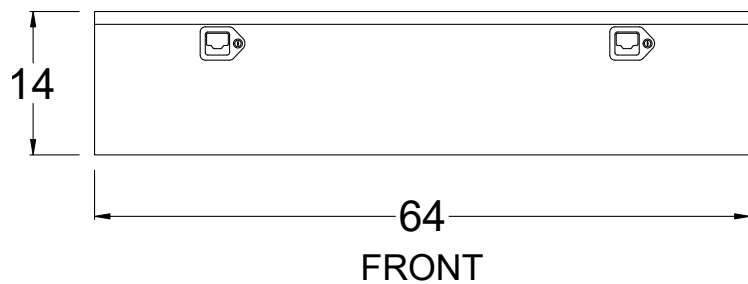

ITEM TO641416

SMOOTH MATERIAL  
GAS SHOCKS

CALL FOR PRICE  
1-800-446-1407