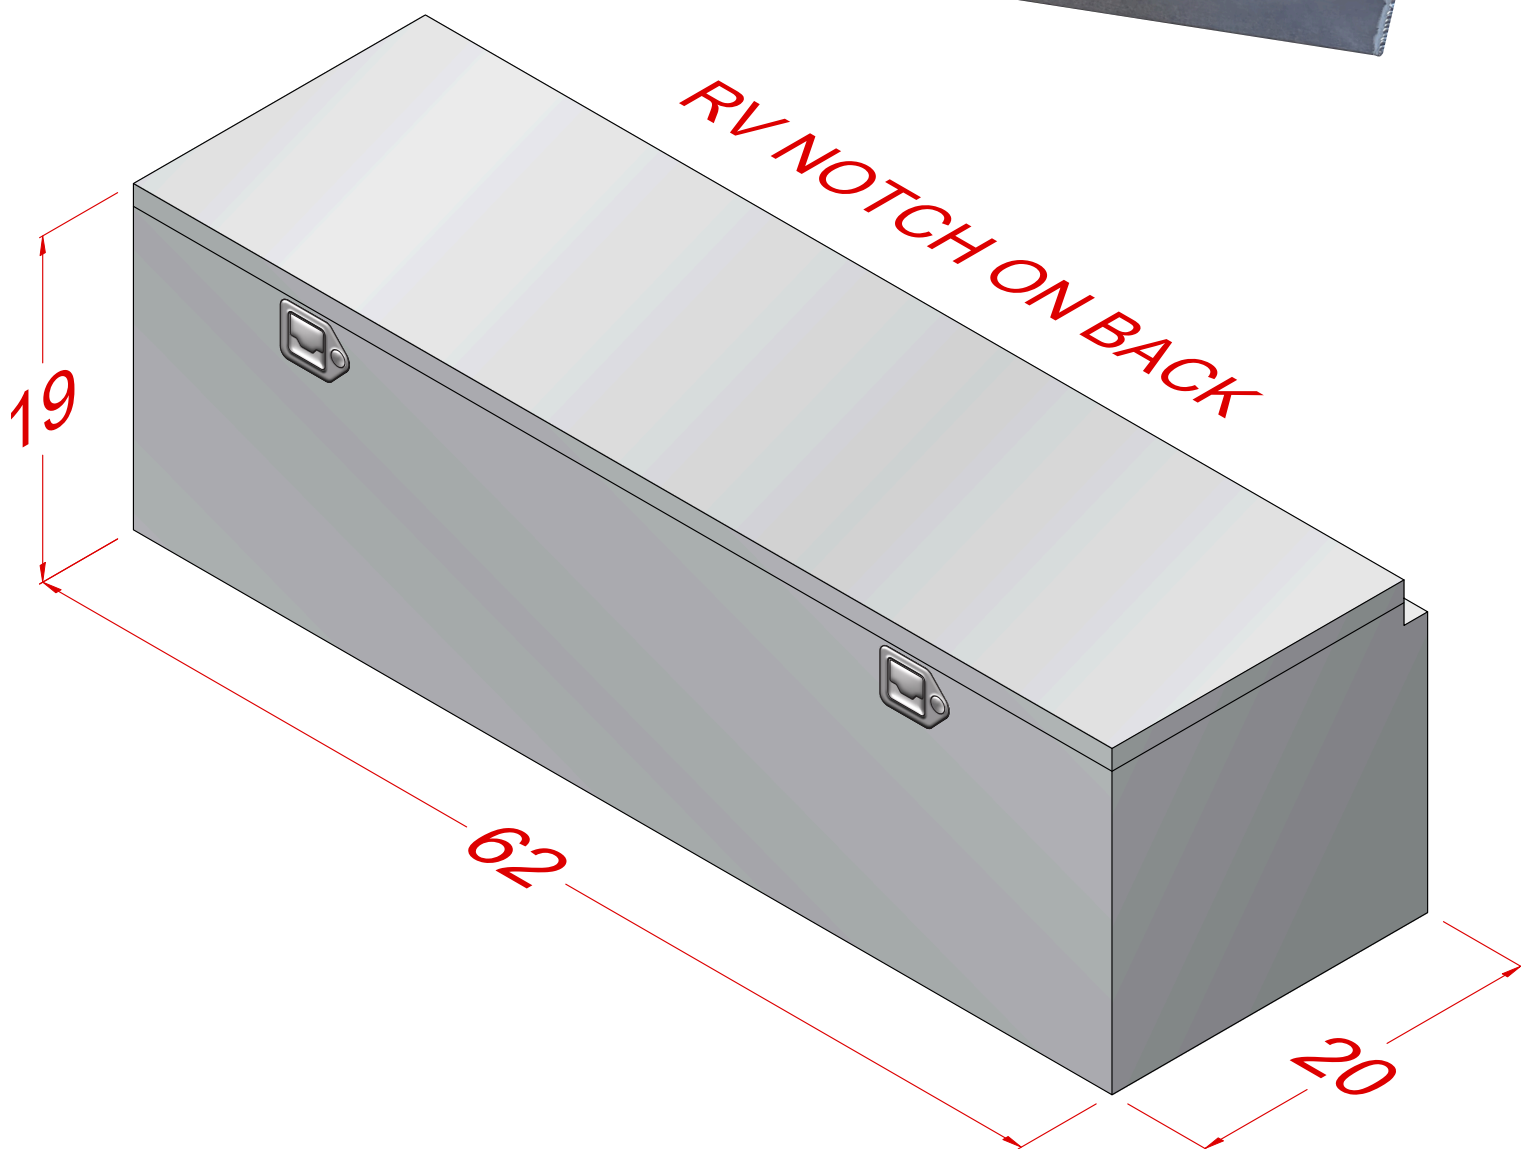

ITEM TO621920

SMOOTH MATERIAL
GAS SHOCKS
REAR RV NOTCH

CALL FOR PRICE
1-800-446-1407