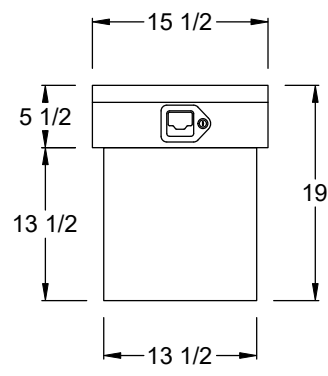

**ITEM TO6219155**

**DIAMOND PLATE  
GAS SHOCKS  
(1) FULL-WIDTH SLIDING TRAY**

**CALL FOR PRICE  
1-800-446-1407**