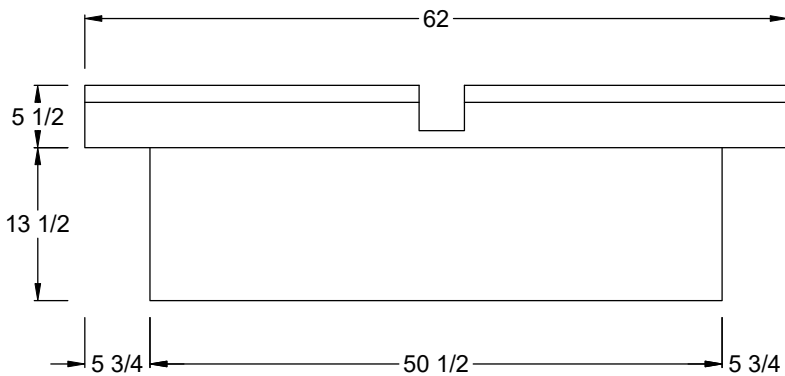

**ITEM TO6219155**

**DIAMOND PLATE  
GAS SHOCKS  
(1) FULL-WIDTH SLIDING TRAY**

**CALL FOR PRICE  
1-800-446-1407**