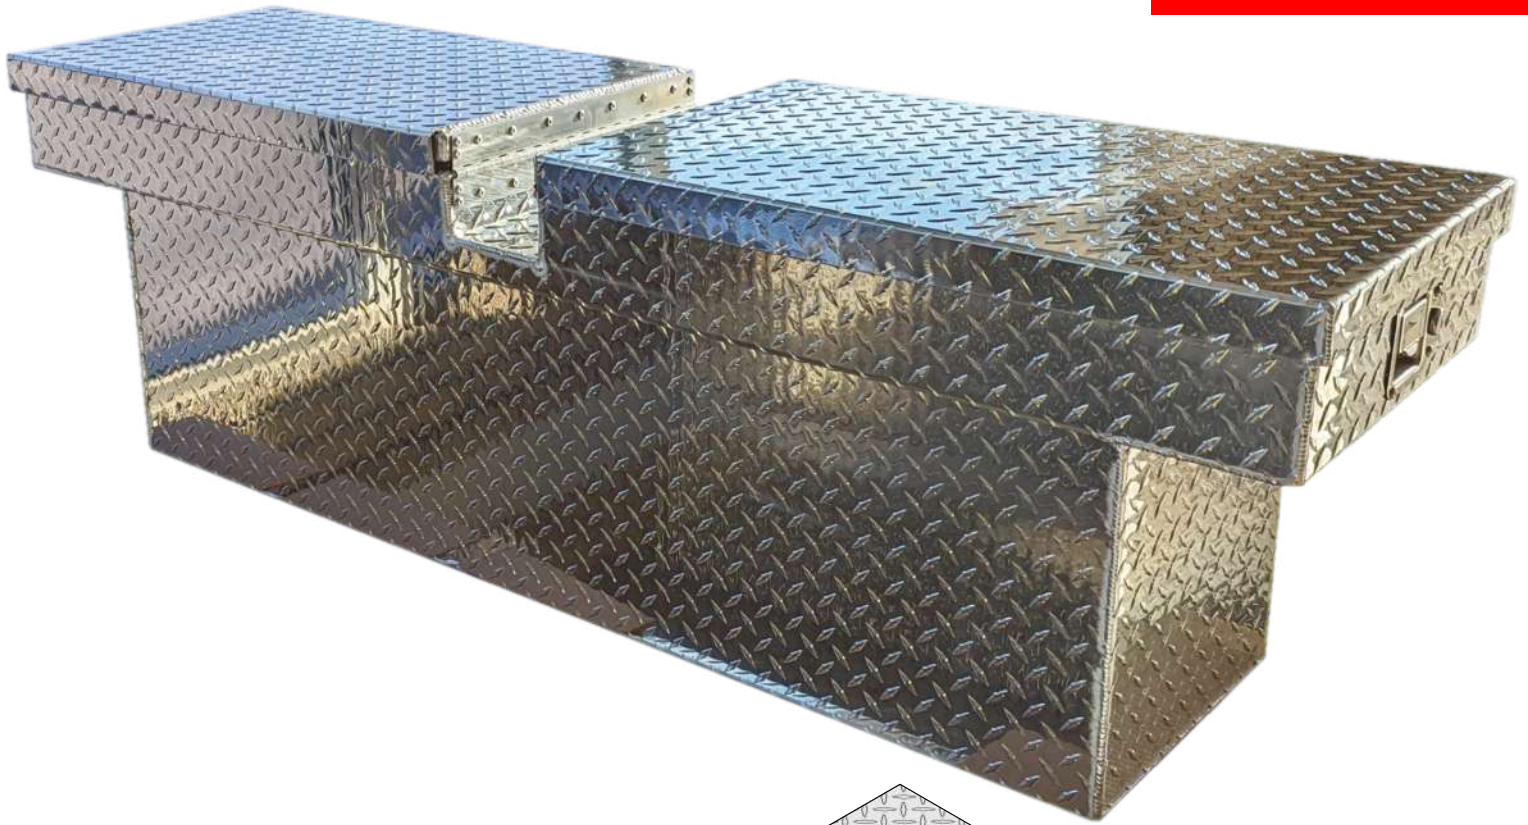

**ITEM TO6219155**

**DIAMOND PLATE  
GAS SHOCKS  
(1) FULL-WIDTH SLIDING TRAY**

**CALL FOR PRICE  
1-800-446-1407**