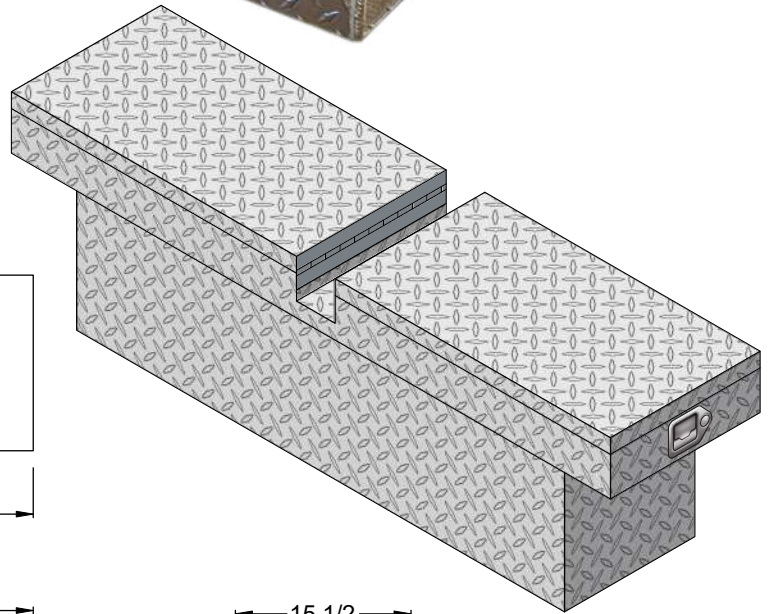

**ITEM TO6219155**

**DIAMOND PLATE  
GAS SHOCKS  
(1) FULL-WIDTH SLIDING TRAY**

**CALL FOR PRICE  
1-800-446-1407**