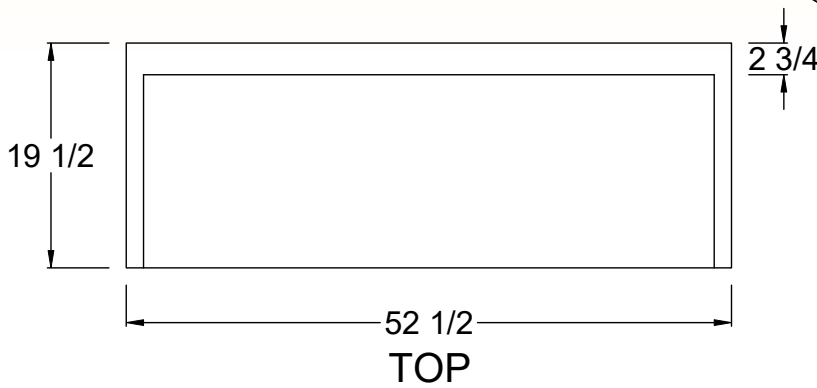

ITEM  
TO5256195

**SPECIAL PRICE! \$859.00**

**NORMALLY PRICED \$1,073.75**

**INSTOCKSPECIAL**