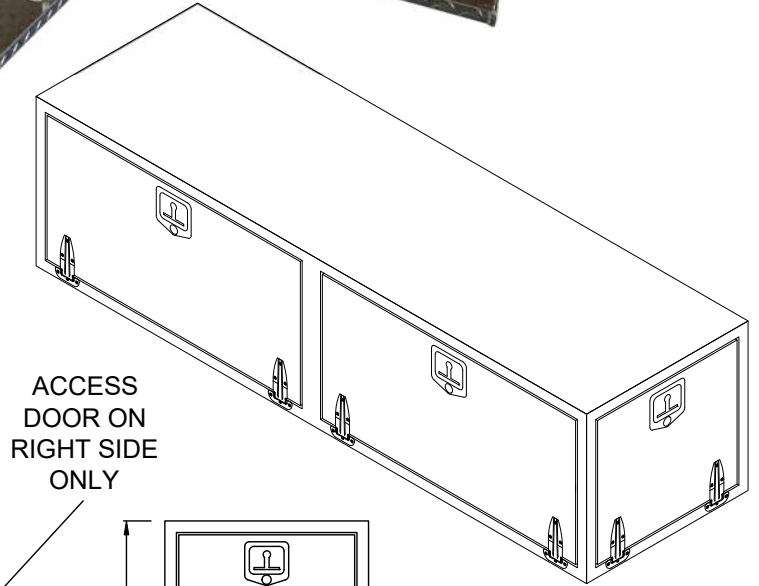

ITEM MB752022

**DIAMOND PLATE
(1) FULL-LENGTH SHELF WITH LIP
ADDITIONAL DOOR ON RIGHT SIDE**

**CALL FOR PRICE
1-800-446-1407**