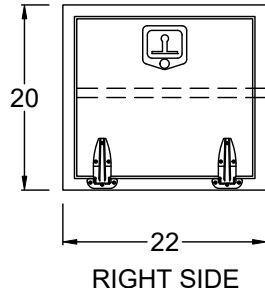

ITEM MB752022

**DIAMOND PLATE
(1) FULL-LENGTH SHELF WITH LIP
ADDITIONAL DOOR ON RIGHT SIDE**

**CALL FOR PRICE
1-800-446-1407**