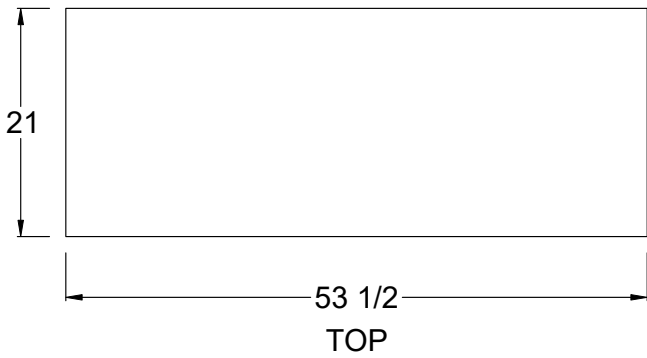

**HAS ADJUSTABLE
SHELF BRACKETS
BUT NO SHELF**

**SMOOTH MATERIAL
ADJUSTABLE BRACKETS, NO SHELF**

**CALL FOR PRICE
1-800-446-1407**