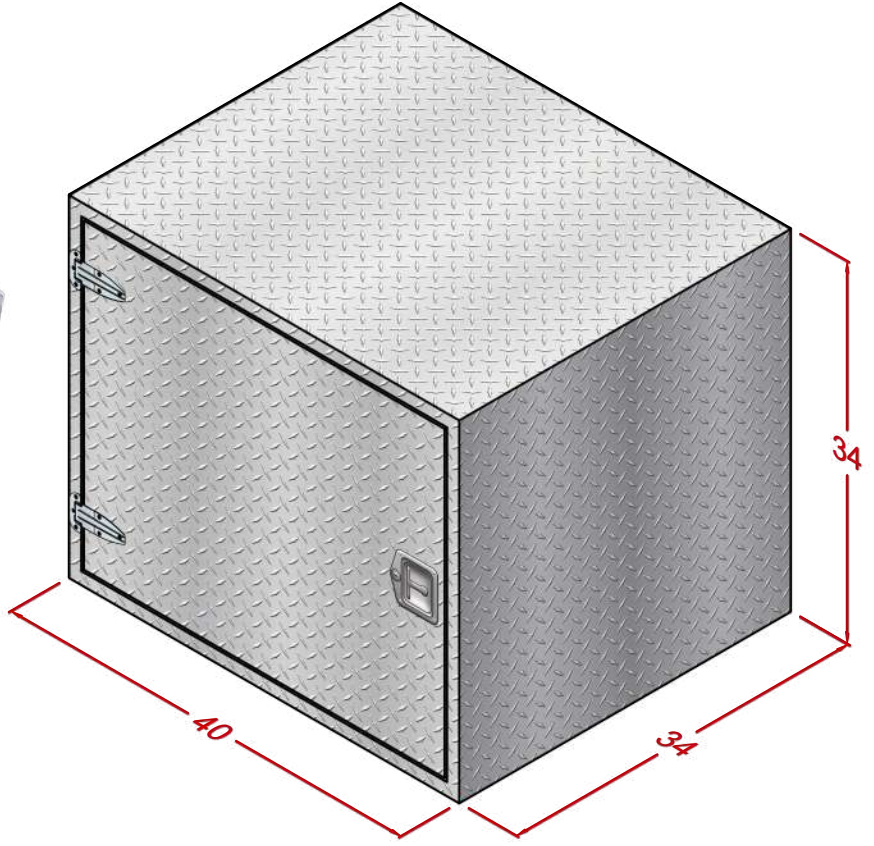

ITEM MB403434

**.125 DIAMOND PLATE
22 SIGN SLOTS + 2 ALONG BOX WALL
SLOTS ARE 32.5 DEEP
CABLE STOP**

**CALL FOR PRICE
1-800-446-1407**