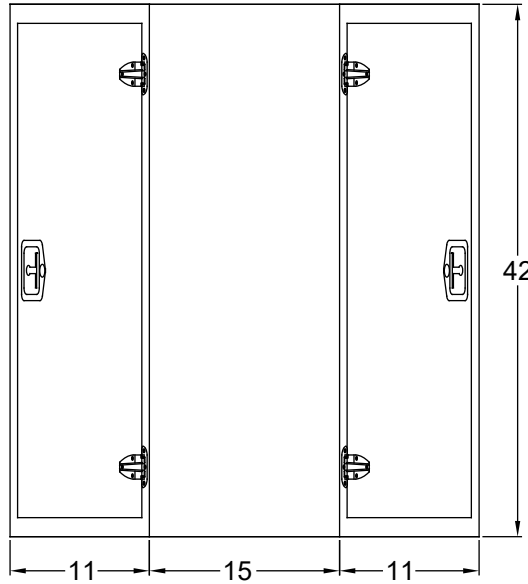

ITEM MB37154224TGB

TOP

CURBSIDE DOOR

FRONT

STREET SIDE DOOR

DIAMOND PLATE

**CALL FOR PRICE
1-800-446-1407**