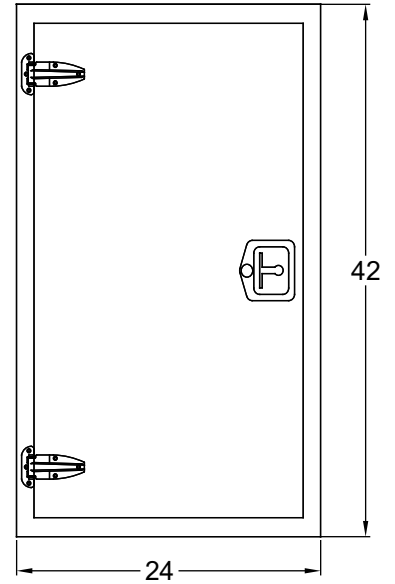

ITEM MB37154224TGB

TOP

CURBSIDE DOOR

FRONT

STREET SIDE DOOR

DIAMOND PLATE

**CALL FOR PRICE
1-800-446-1407**