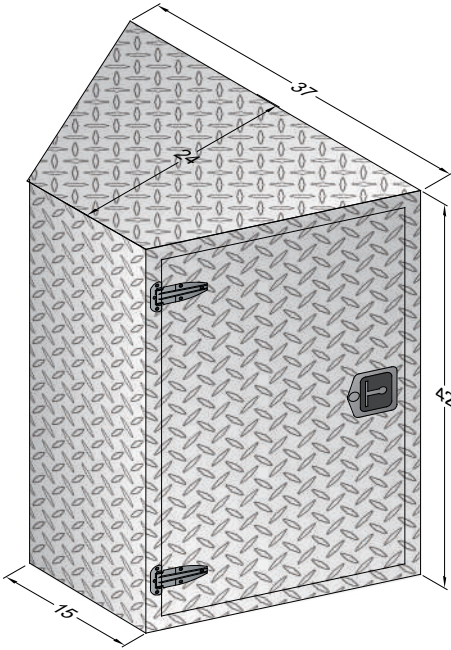

ITEM MB37154224TGB

TOP

CURBSIDE DOOR

FRONT

STREET SIDE DOOR

DIAMOND PLATE

**CALL FOR PRICE
1-800-446-1407**