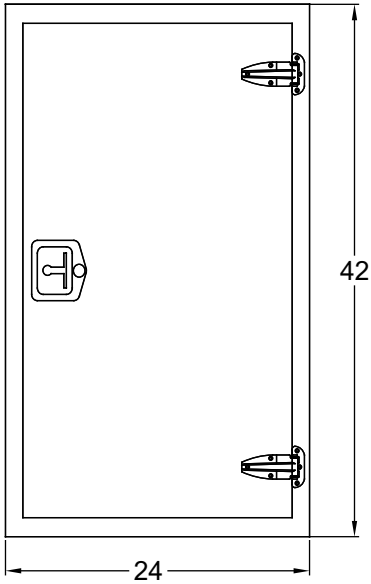

ITEM MB37154224TGB

TOP

CURBSIDE DOOR

FRONT

STREET SIDE DOOR

DIAMOND PLATE

**CALL FOR PRICE
1-800-446-1407**