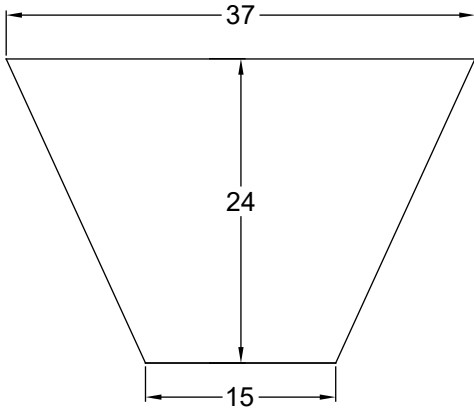

ITEM MB37154224TGB

TOP

CURBSIDE DOOR

FRONT

STREET SIDE DOOR

DIAMOND PLATE

**CALL FOR PRICE
1-800-446-1407**