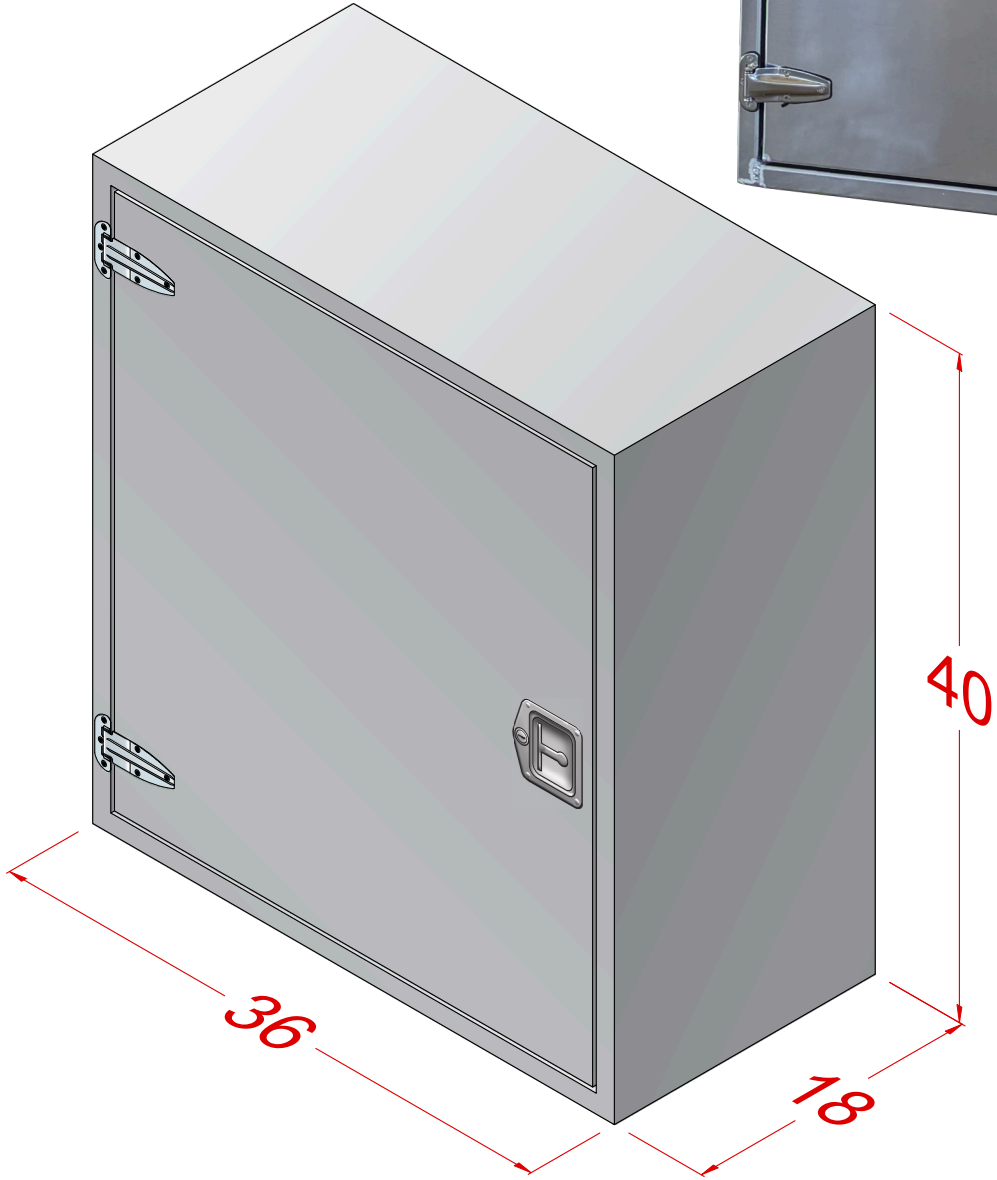

ITEM MB364018

**SMOOTH MATERIAL
HAS 2 ADJUSTABLE SHELVES**

**CALL FOR PRICE
1-800-446-1407**