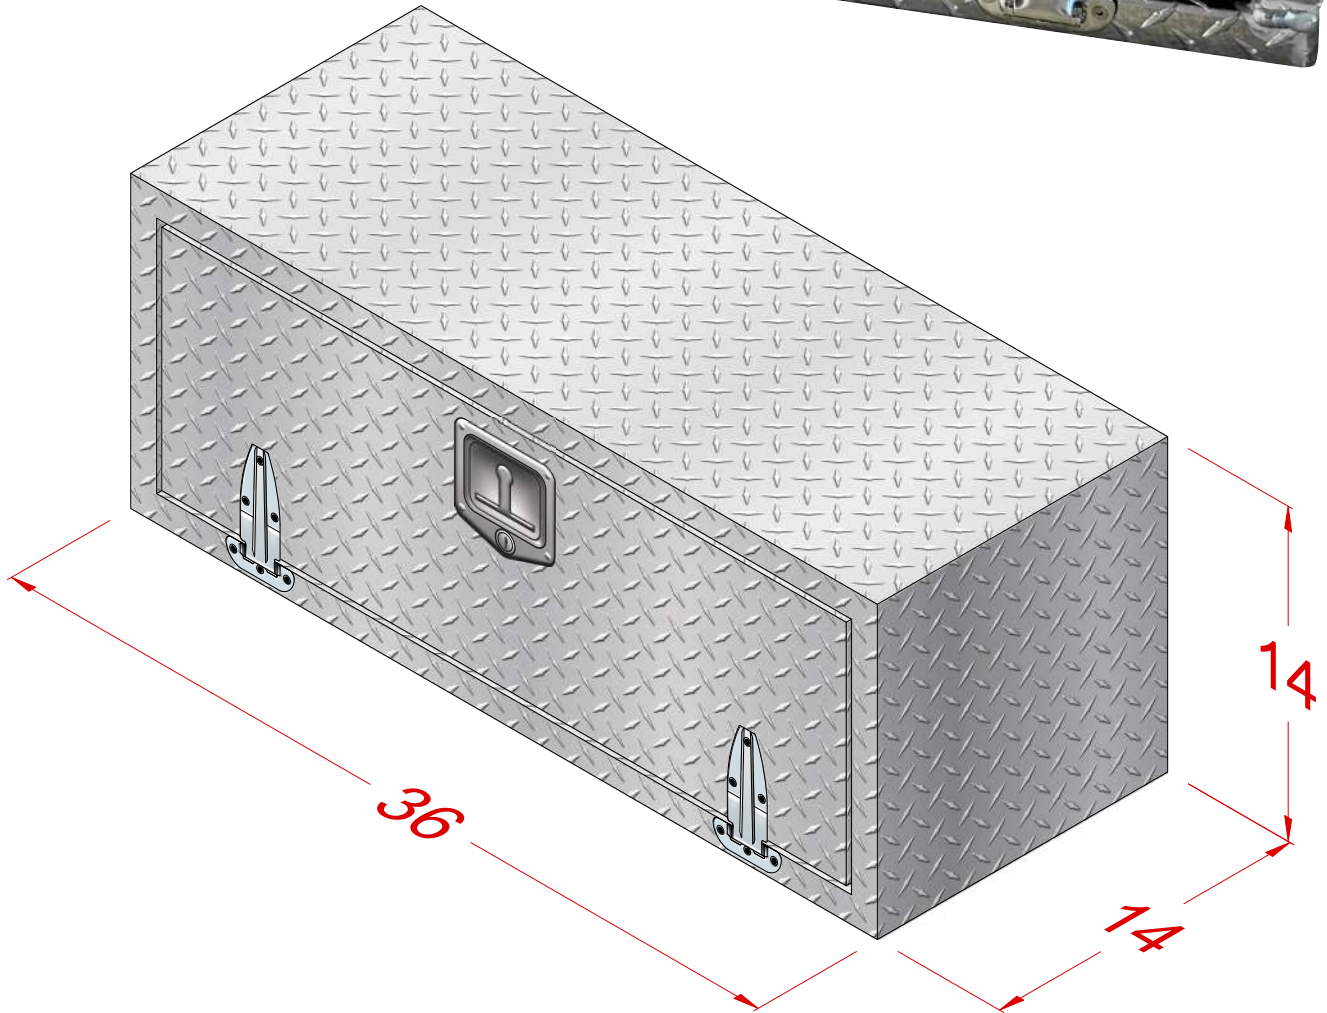

ITEM MB361414

DIAMOND PLATE  
CABLE STOPS

CALL FOR PRICE  
1-800-446-1407