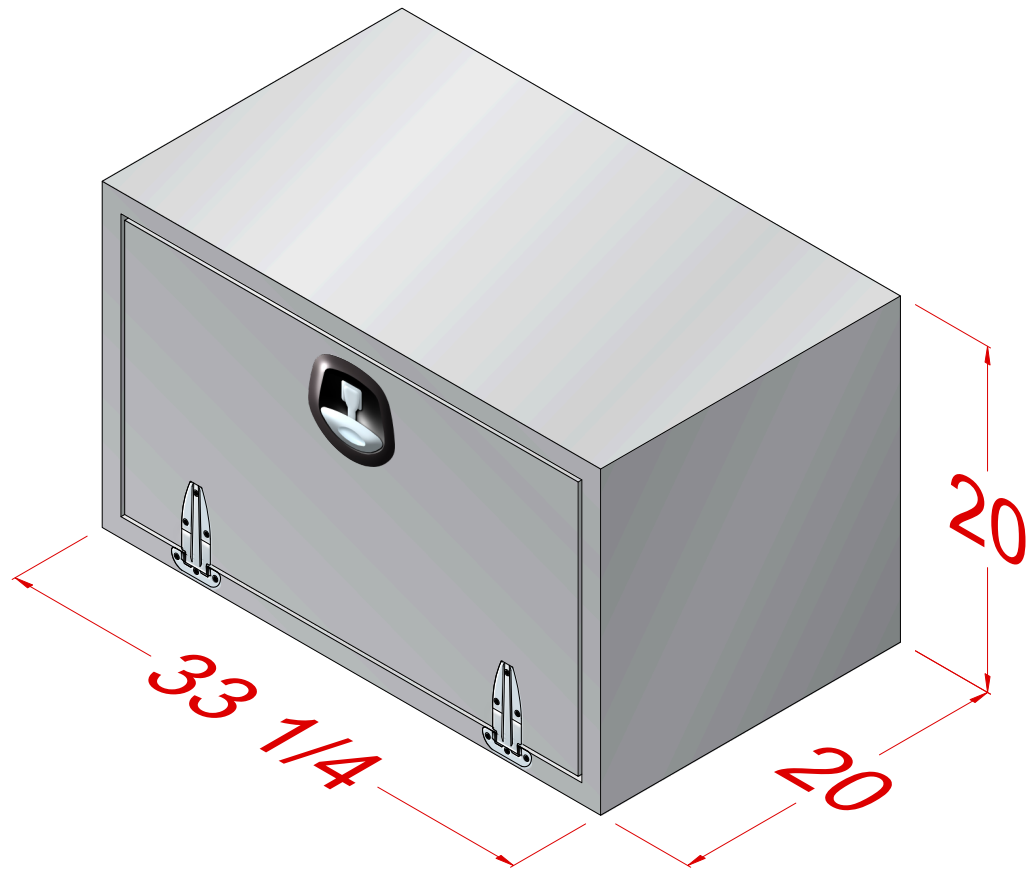

ITEM MB33252020

SMOOTH MATERIAL
CABLE STOPS
BLACK T-HANDLE

CALL FOR PRICE
1-800-446-1407