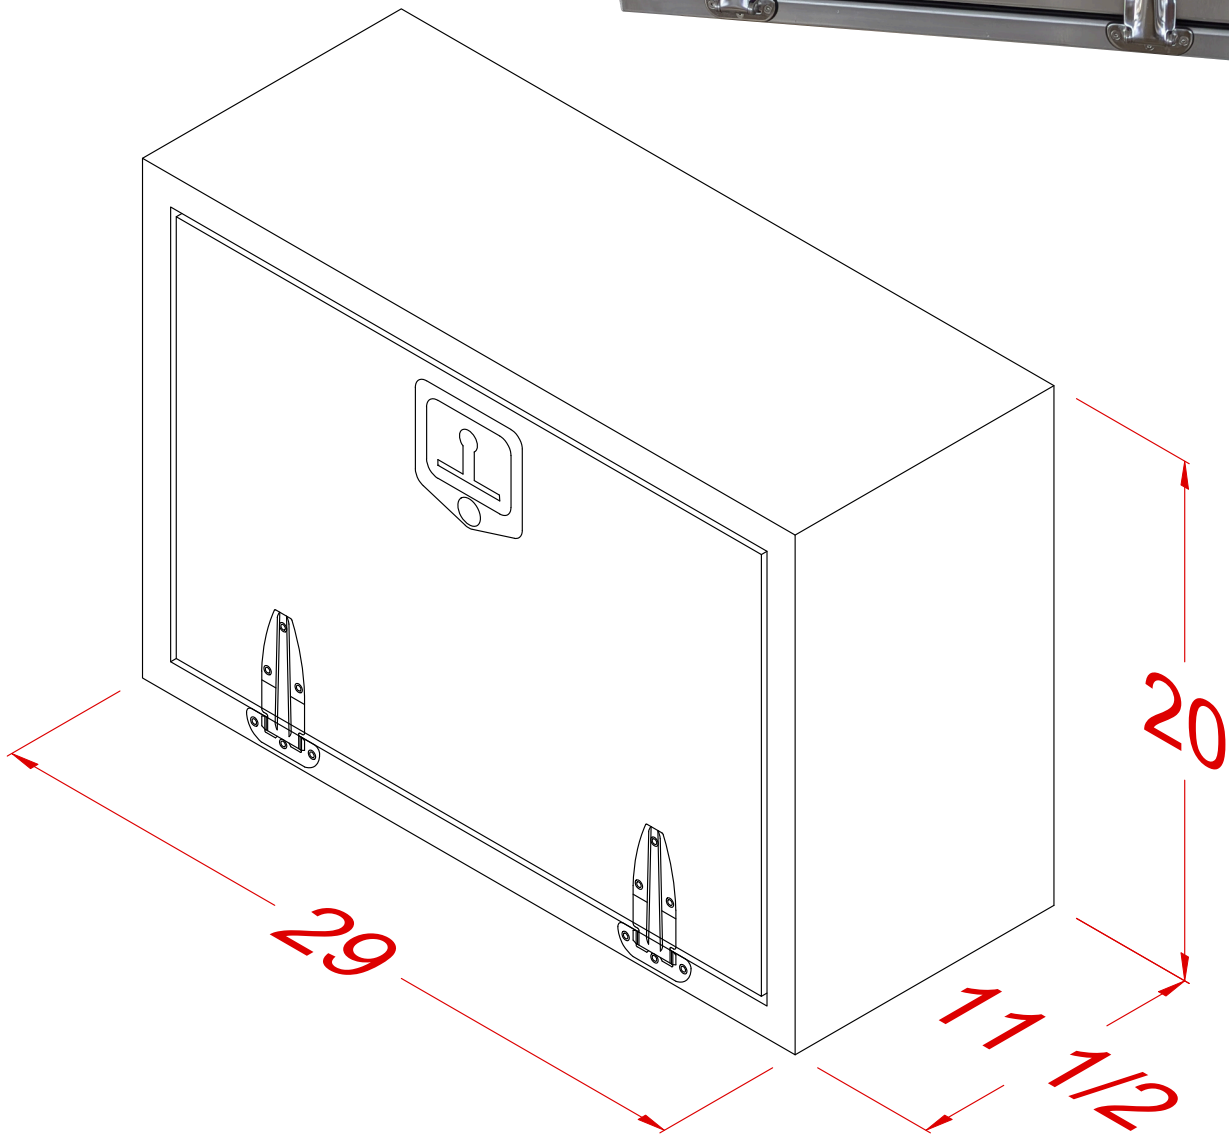

ITEM MB2920115

.125 SMOOTH MATERIAL
CABLE STOPS
T-HANDLE

CALL FOR PRICE
1-800-446-1407