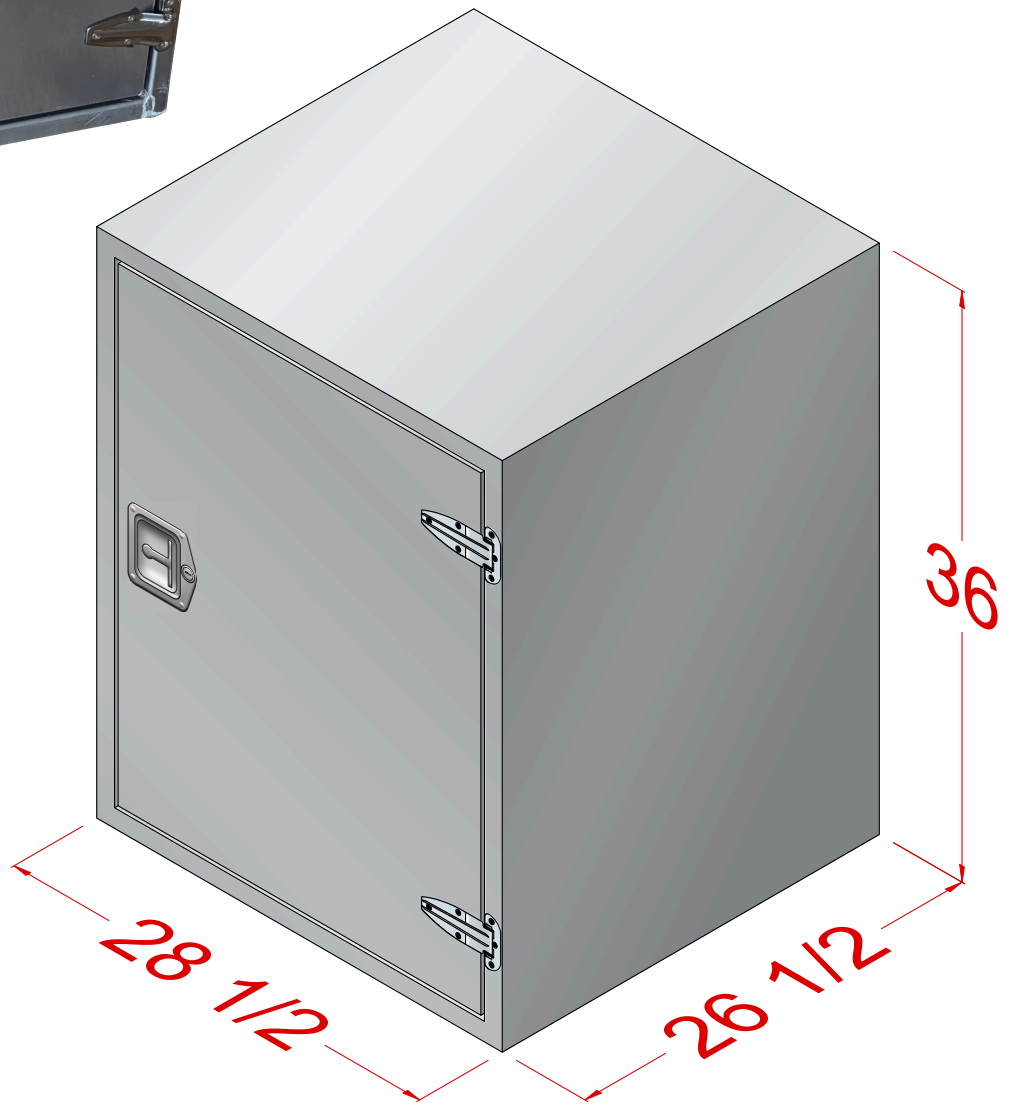

ITEM MB28536265

.125 SMOOTH MATERIAL
CABLE STOPS

CALL FOR PRICE
1-800-446-1407