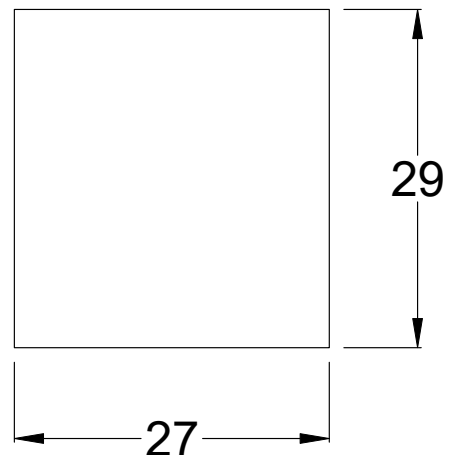

SIDE

FRONT

TOP

.125 SMOOTH MATERIAL
HAS DRIP RAIL, NOT INSTALLED

CALL FOR PRICE
1-800-446-1407