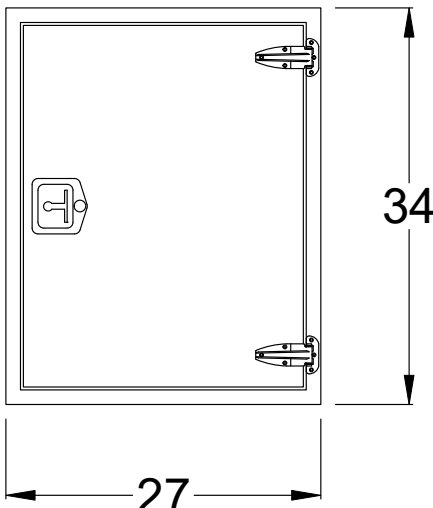

SIDE

FRONT

TOP

.125 SMOOTH MATERIAL
HAS DRIP RAIL, NOT INSTALLED

CALL FOR PRICE
1-800-446-1407