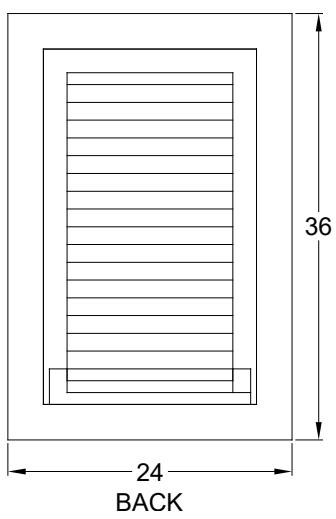

ITEM MB243616

**DIAMOND PLATE - SMOOTH DOOR
ROLL-UP DOOR ON BACK
ADJUSTABLE SHELF
PULL OUT DRAWER**

**CALL FOR PRICE
1-800-446-1407**