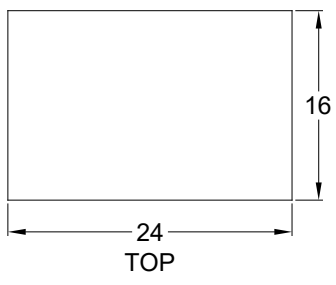

ITEM MB243616

**DIAMOND PLATE - SMOOTH DOOR
ROLL-UP DOOR ON BACK
ADJUSTABLE SHELF
PULL OUT DRAWER**

**CALL FOR PRICE
1-800-446-1407**