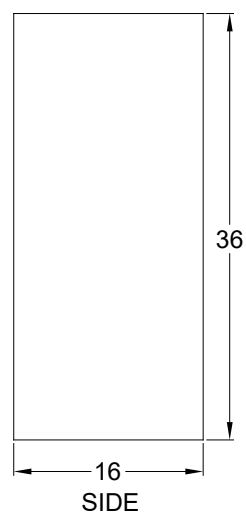

ITEM MB243616

**DIAMOND PLATE - SMOOTH DOOR
ROLL-UP DOOR ON BACK
ADJUSTABLE SHELF
PULL OUT DRAWER**

**CALL FOR PRICE
1-800-446-1407**