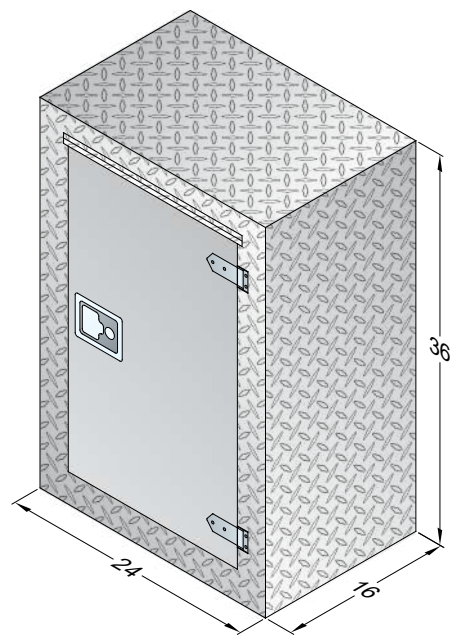

ITEM MB243616

**DIAMOND PLATE - SMOOTH DOOR
ROLL-UP DOOR ON BACK
ADJUSTABLE SHELF
PULL OUT DRAWER**

**CALL FOR PRICE
1-800-446-1407**