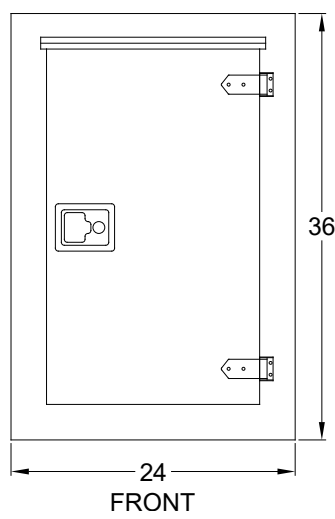

ITEM MB243616

**DIAMOND PLATE - SMOOTH DOOR
ROLL-UP DOOR ON BACK
ADJUSTABLE SHELF
PULL OUT DRAWER**

**CALL FOR PRICE
1-800-446-1407**