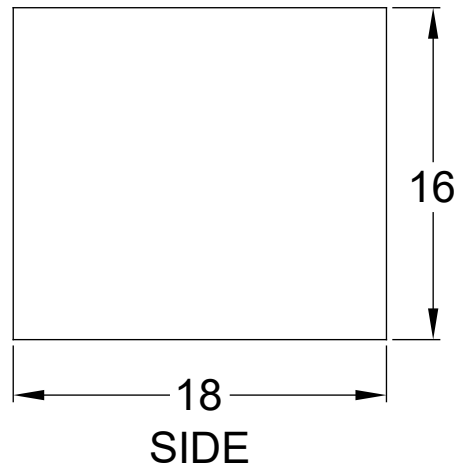

ITEM MB241618C

DIAMOND PLATE WITH  
SMOOTH DOORS &  
DRIP RAIL

CALL FOR PRICE  
1-800-446-1407