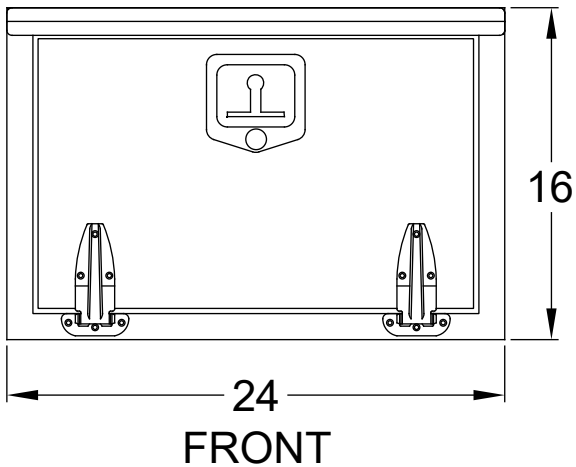

ITEM MB241618C

DIAMOND PLATE WITH  
SMOOTH DOORS &  
DRIP RAIL

CALL FOR PRICE  
1-800-446-1407