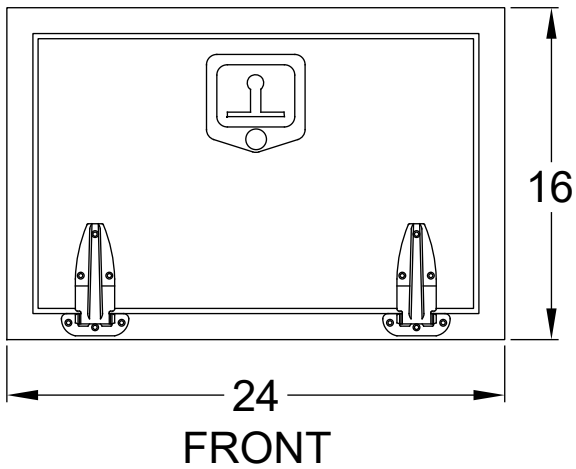

ITEM MB241618B

**DIAMOND PLATE WITH
SMOOTH DOORS**

**CALL FOR PRICE
1-800-446-1407**