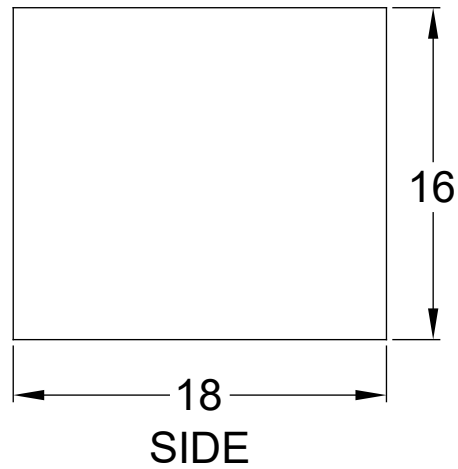

ITEM MB241618B

**DIAMOND PLATE WITH
SMOOTH DOORS**

**CALL FOR PRICE
1-800-446-1407**