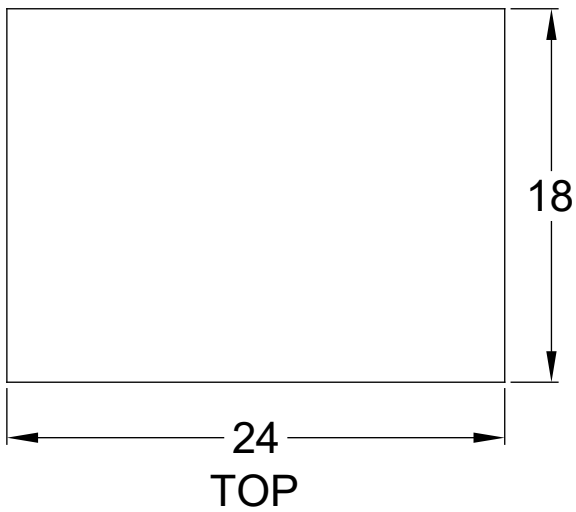

ITEM MB241618B

**DIAMOND PLATE WITH
SMOOTH DOORS**

**CALL FOR PRICE
1-800-446-1407**