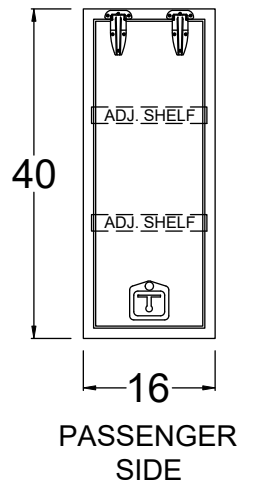

ITEM MB164096

**TUNNEL BOX
DIAMOND PLATE
(2) ADJUSTABLE SHELVES
GAS SHOCKS**

**CALL FOR PRICE
1-800-446-1407**