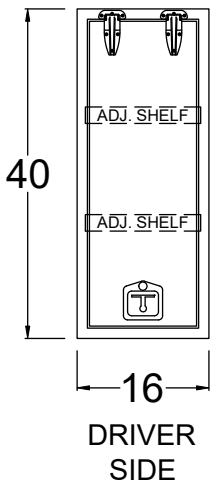

ITEM MB164096

**TUNNEL BOX
DIAMOND PLATE
(2) ADJUSTABLE SHELVES
GAS SHOCKS**

**CALL FOR PRICE
1-800-446-1407**