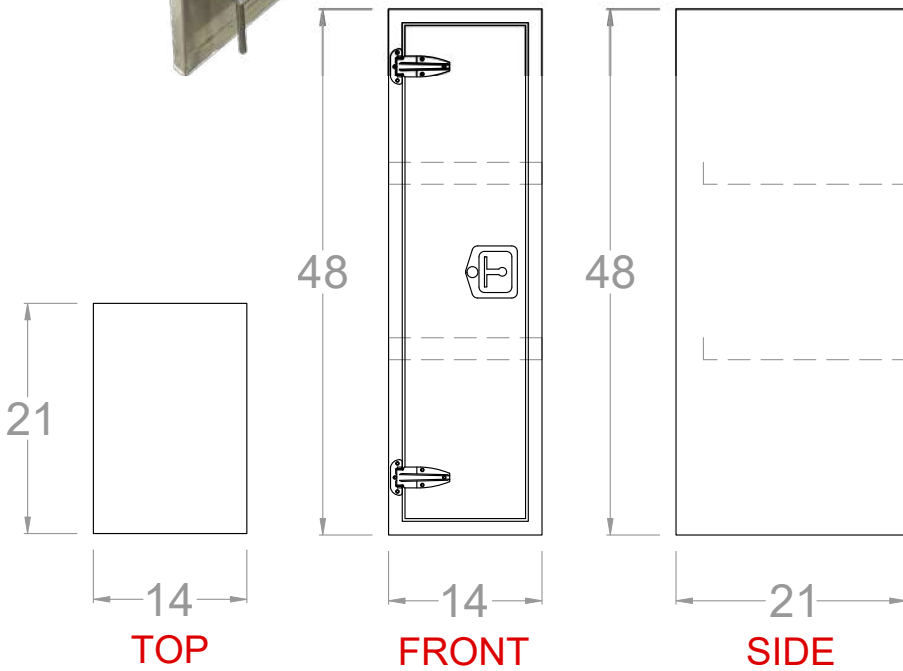

ITEM MB144821DS

**SMOOTH MATERIAL
(2) FIXED SHELVES**

**CALL FOR PRICE
1-800-446-1407**